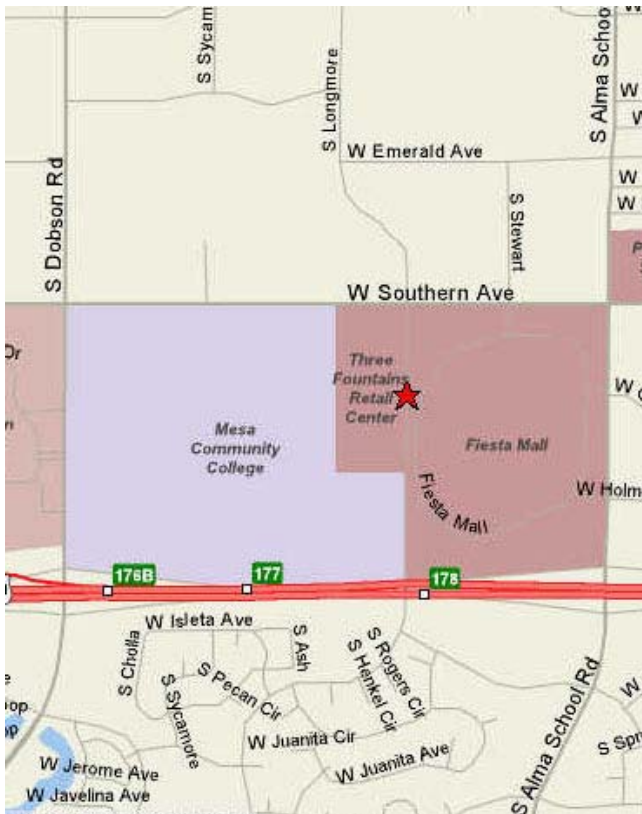

MAP to BISHOP'S